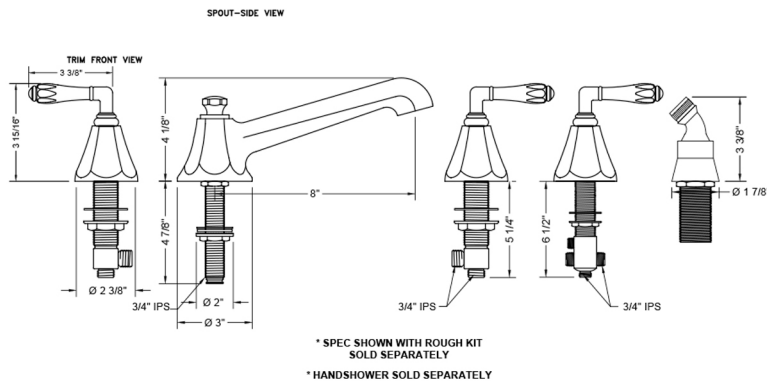

SPECIFICATION DRAWING: